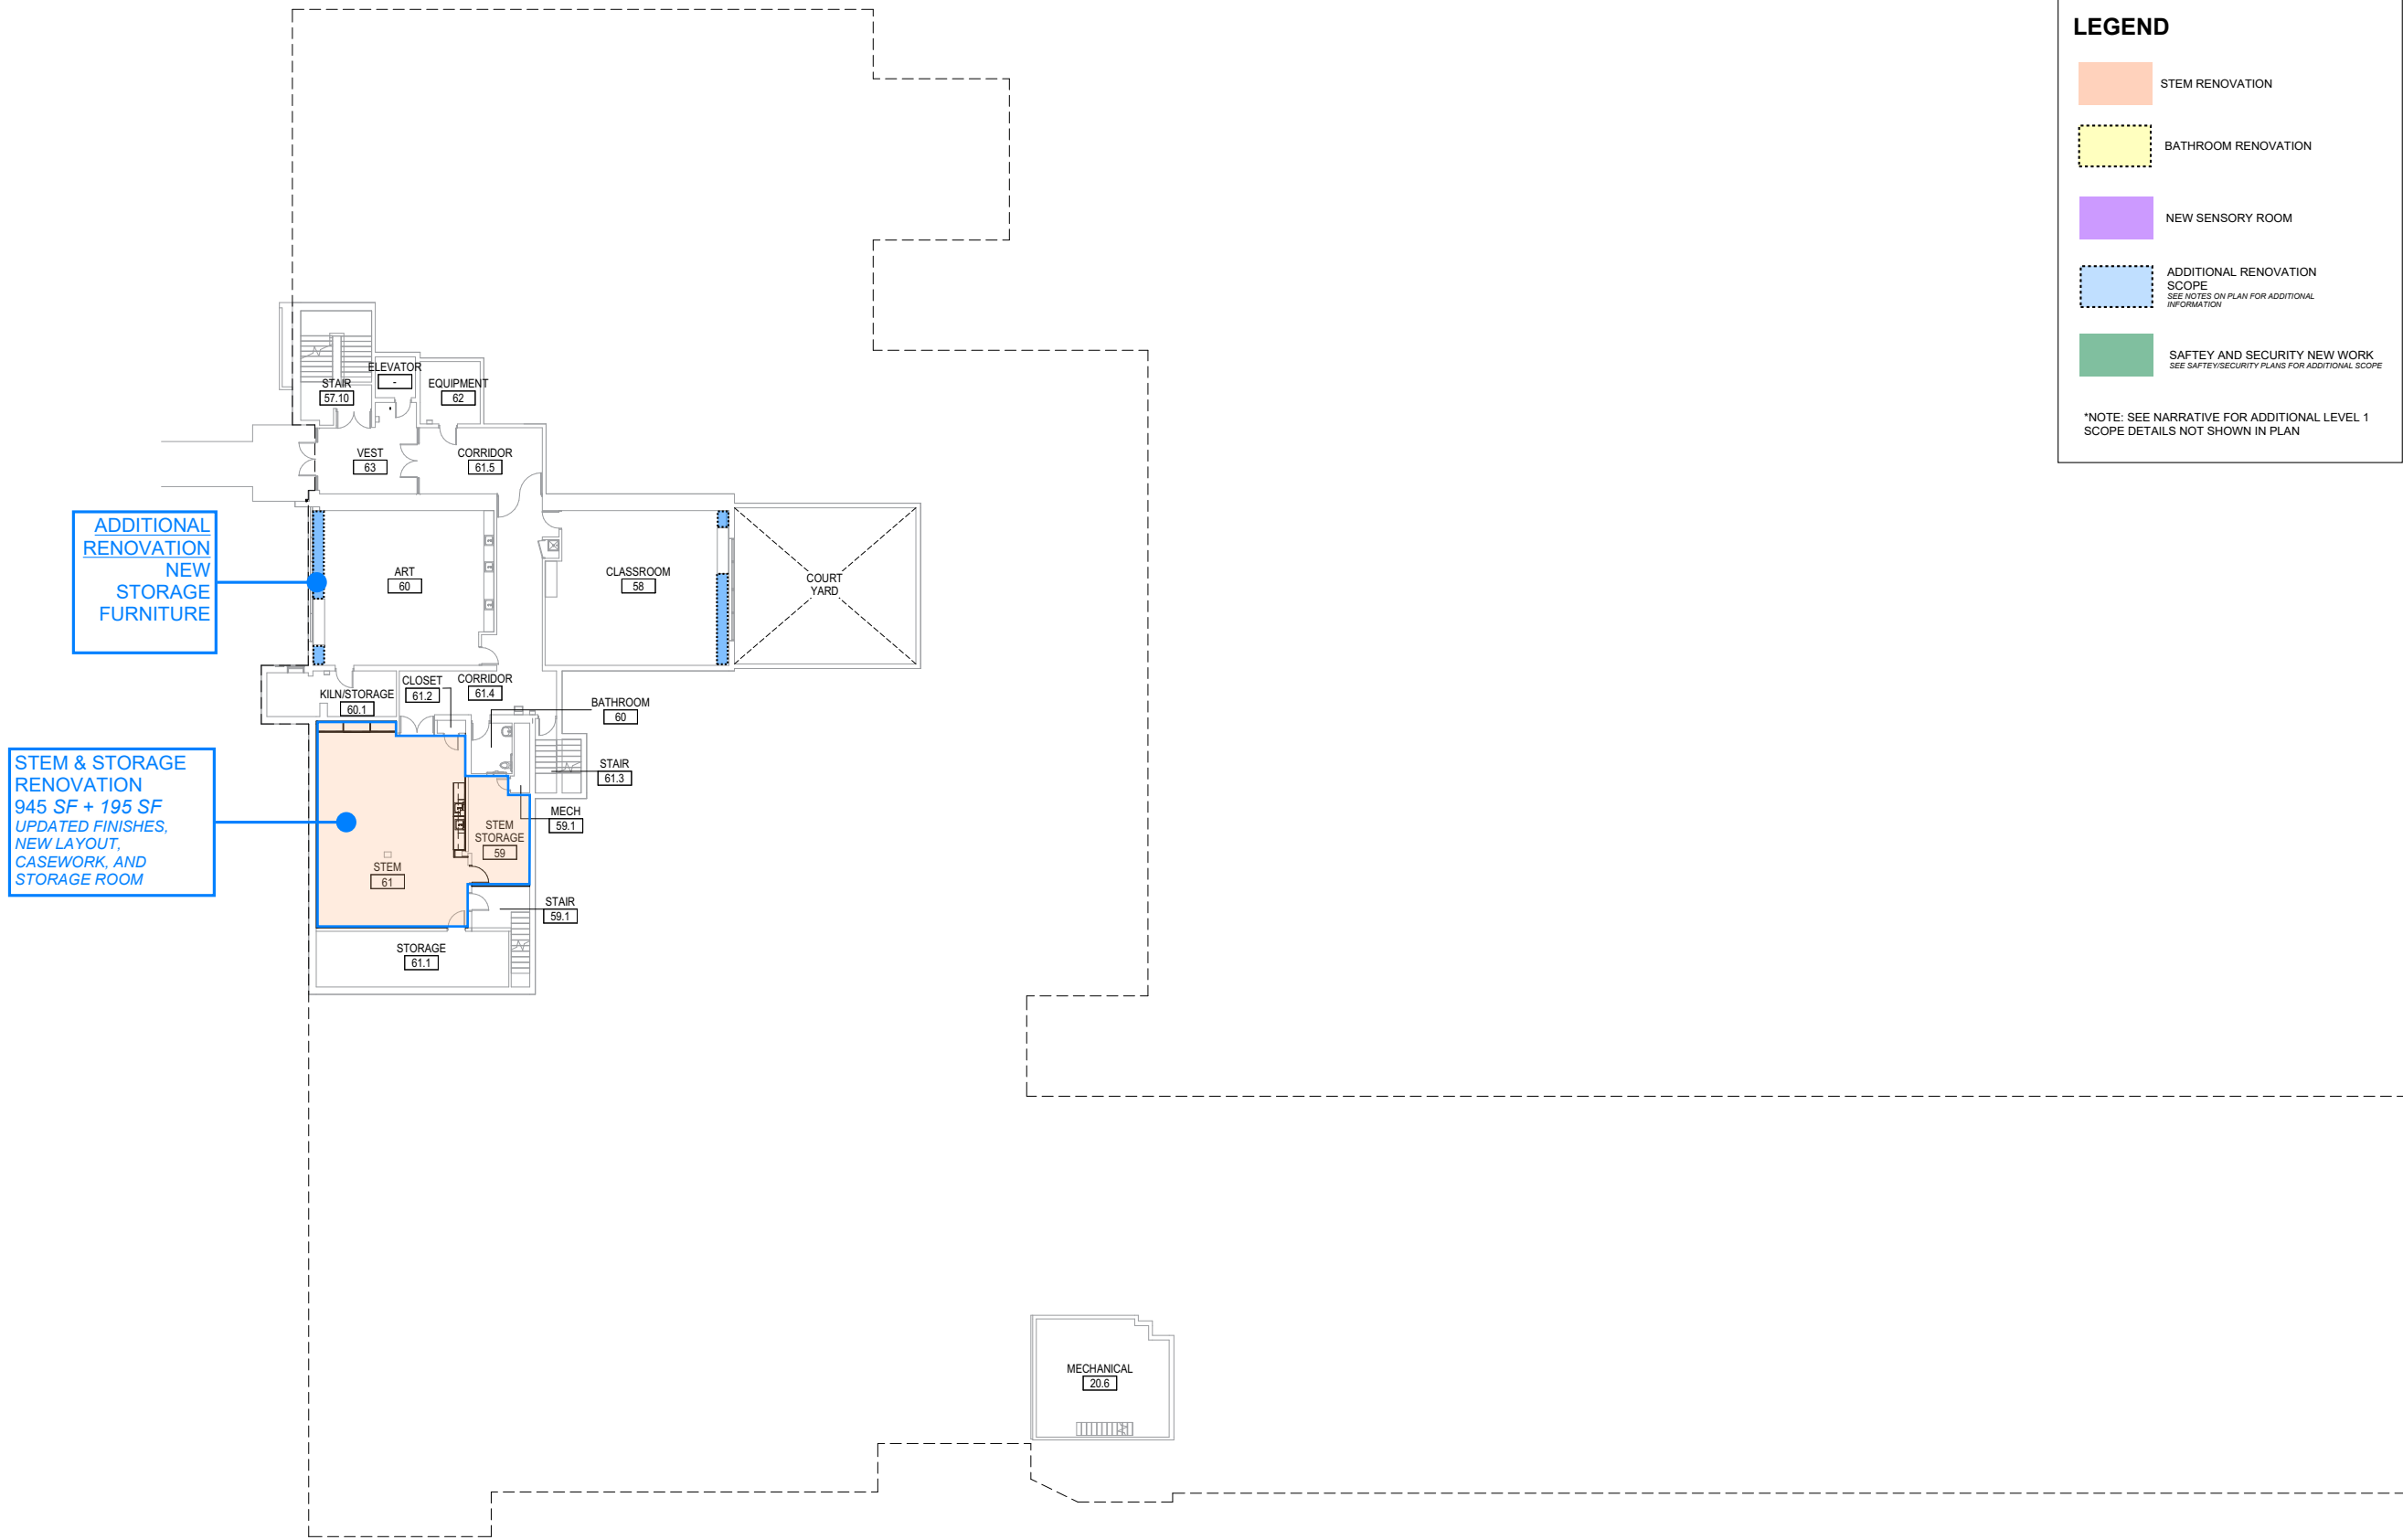

# LOWER LEVEL SCOPE PLAN SUNNY HILL CAMPUS

**LEGEND**

- STEM RENOVATION
- BATHROOM RENOVATION
- NEW SENSORY ROOM
- ADDITIONAL RENOVATION SCOPE  
SEE NOTES ON PLAN FOR ADDITIONAL INFORMATION
- SAFETY AND SECURITY NEW WORK  
SEE SAFETY/SECURITY PLANS FOR ADDITIONAL SCOPE

\*NOTE: SEE NARRATIVE FOR ADDITIONAL LEVEL 1 SCOPE DETAILS NOT SHOWN IN PLAN

# MAIN LEVEL SCOPE PLAN SUNNY HILL CAMPUS