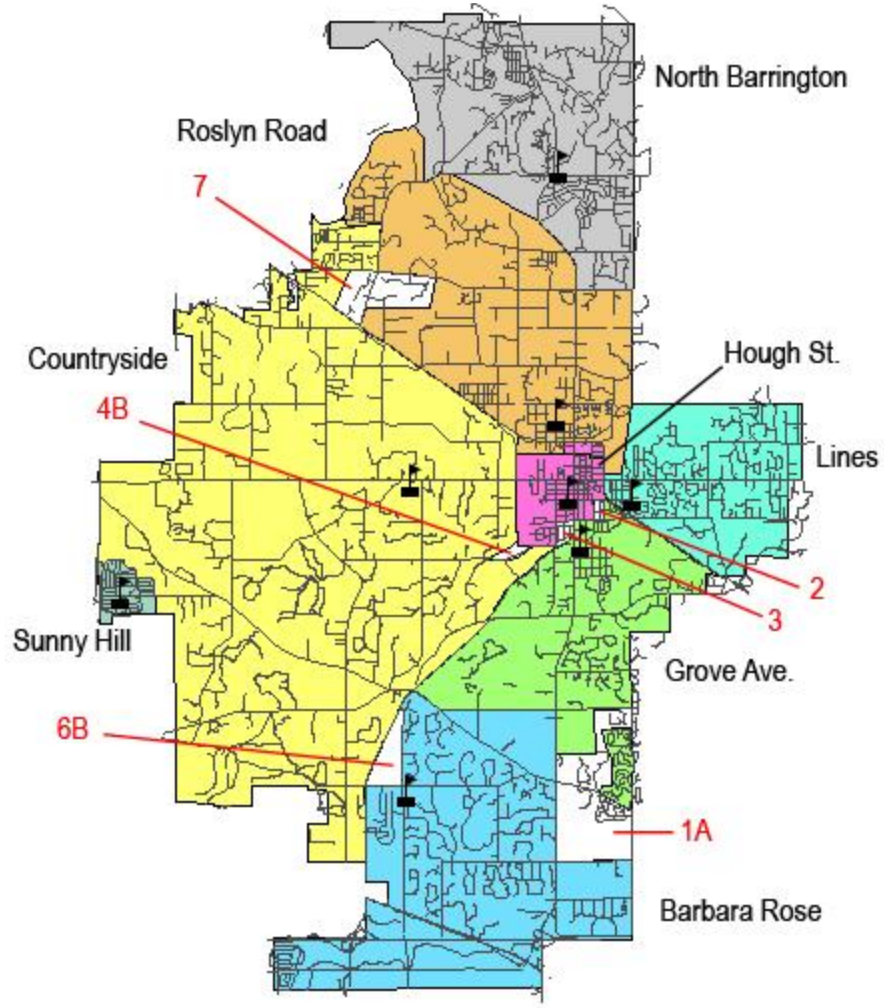

New Attendance Boundaries

1A – North of Mundhank, East of Barrington Rd., South of Palatine Rd.
 from Rose to Grove
 (87 Students)

2 – South Russell St., North of Hillside, East of Summit, West of Prairie
 from Grove to Hough
 (29 Students).

3 – Skyline Area
 South of Hillside, East of Dundee Ave., West of 59
 from Grove to Hough
 (11 Students)

4B – Otis Road Area
 Otis Rd. West to RR tracks –
 from Countryside to Hough
 (5 Students)

7 – Savannah & Pheasant Ridge
 (phase when necessary)
 South of Route 22,
 North of Route 14
 from Countryside to Roslyn
 (34 students)

6B – Woods North
 East of Rt. 59, North of Penny Rd.,
 West of Bartlett Rd.
 from Rose to Countryside
 (50 Students)